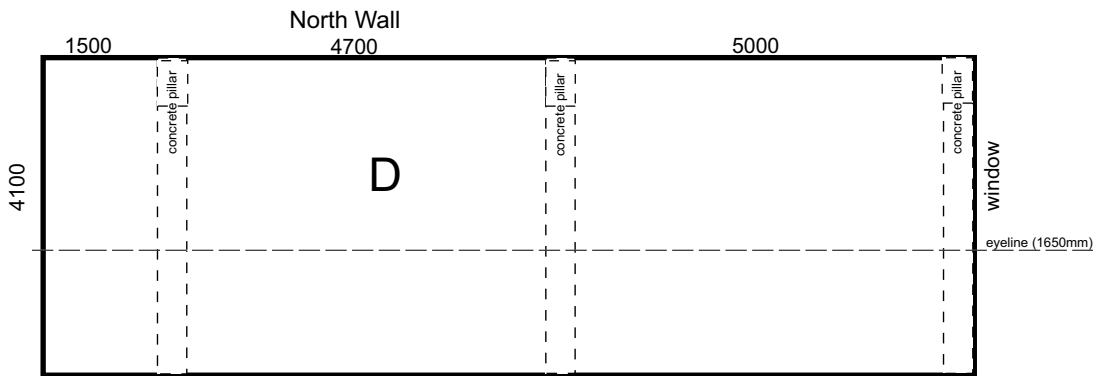

Gallery Wall Dimensions

Movable wall

scale 1:100
10mm=1m